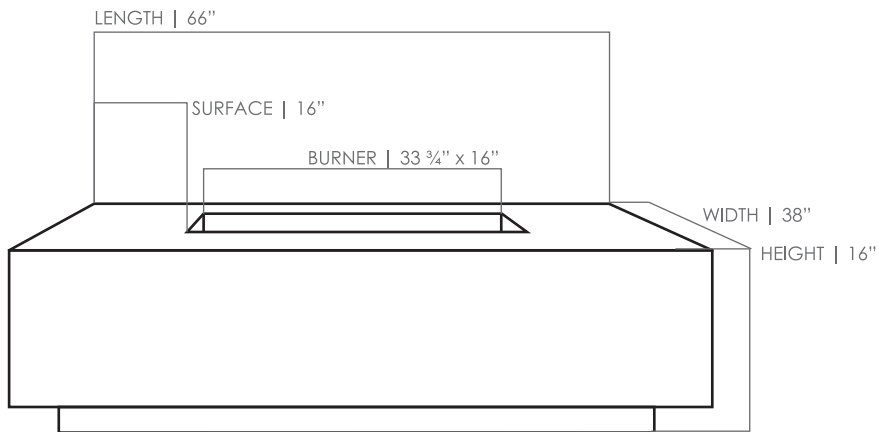

FIRE FEATURES

TAVOLA IV

SPECIFICATIONS

Width	38"
Length	66"
Height	16"
Surface	16" / 11"
Burner Size	33 3/4" x 16" / 65,000 BTU
Weight	500 lbs.
Fuel Source	LP or NG
Ignition	Electric Ignition
Materials	Glass fiber reinforced cement

The 16" surface area provides added surface area on each side from the flame allowing for table like usage for drinks. The 16" height provides a perfect level for lounging.

The Tavola IV is capable of holding lava rock, fire rock, and fire glass, available in over a dozen colors. Included with this Fire Feature is a 50lb. bag of 3/4" black lava rock.