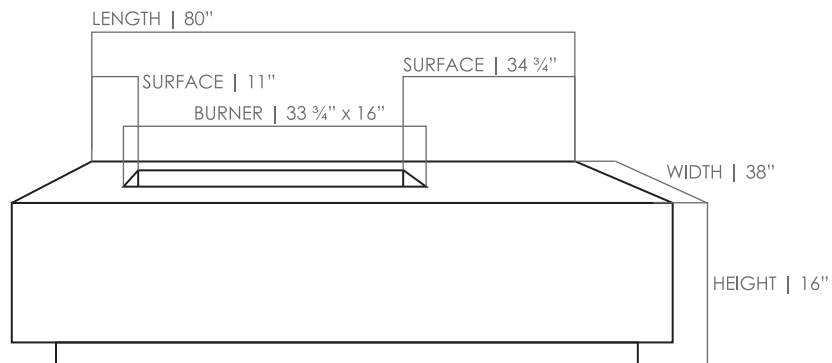

FIRE FEATURES

TAVOLA V

SPECIFICATIONS

Width	38"
Length	80"
Height	16"
Surface	11" / 33 3/4"
Burner Size	33 3/4" x 16" / 65,000 BTU
Weight	650 lbs.
Fuel Source	LP or NG
Ignition	Electric Ignition
Materials	Glass fiber reinforced cement

*CSA listed burner, stainless steel insert. Installation instructions & nylon lifting strap included. 24 Month warranty.

AVAILABLE COLORS

*Included Media:
3/4" Lava Rock*