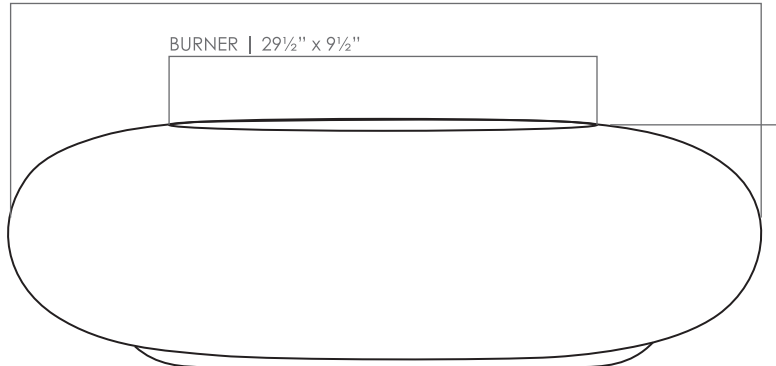

FIRE FEATURES

PEBBLE

LENGTH | 56"

HEIGHT | 16"

SPECIFICATIONS

Width	38"
Length	56"
Height	16"
Burner Size	33 ³ / ₄ " x 16" / 65,000 BTU
Weight	350 lbs.
Fuel Source	LP or NG
Ignition	Key Valve
Materials	Glass fiber reinforced cement