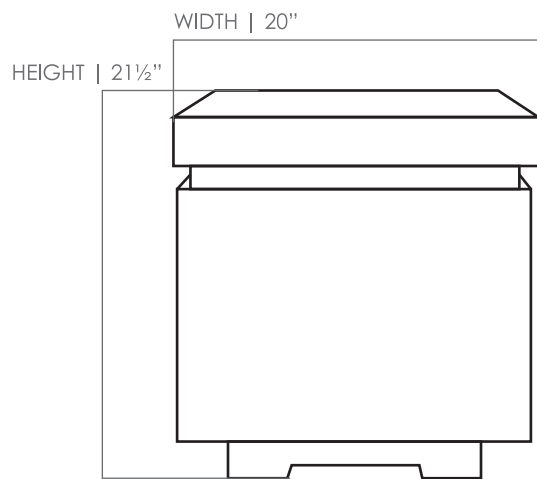

PROPANE ENCLOSURES

TAV & MOD

SPECIFICATIONS

Tav Width	20"
Tav Height	21½"
Tav Weight	80 lbs.
Mod Diameter	20"
Mod Height	22½"
Mod Weight	80 lbs.
Lids	Detachable
Materials	Glass fiber reinforced cement

*CSA listed burner, stainless steel insert. Installation instructions & nylon lifting strap included. 24 Month warranty.