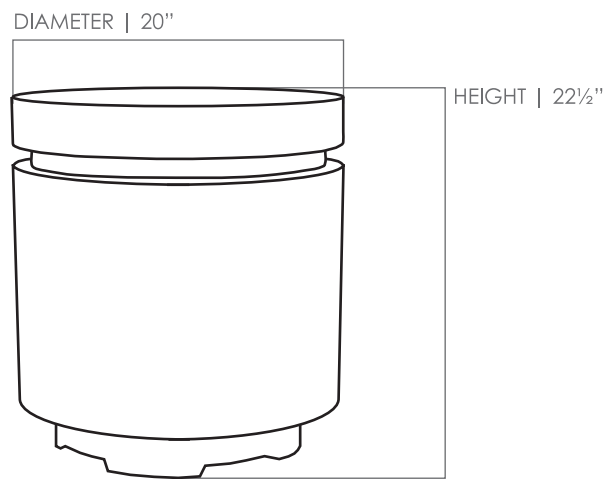

PROPANE ENCLOSURES

TAV & MOD

SPECIFICATIONS

Tav Width	20"
Tav Height	21½"
Tav Weight	80 lbs.
Mod Diameter	20"
Mod Height	22½"
Mod Weight	80 lbs.
Lids	Detachable
Materials	Glass fiber reinforced cement

*CSA listed burner, stainless steel insert. Installation instructions & nylon lifting strap included. 24 Month warranty.