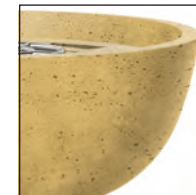

FIRE FEATURES

MODERNO I

SPECIFICATIONS

Diameter	39"
Bottom Diameter	16"
Height	18"
Burner Size	19 1/2" Diameter / 65,000 BTU
Weight	210 lbs.
Fuel Source	LP or NG
Ignition	Key Valve
Materials	Glass fiber reinforced cement

*CSA listed burner, stainless steel insert. Installation instructions & nylon lifting strap included. 24 Month warranty.

AVAILABLE COLORS

Pewter

Natural

Ebony

Sand

Sienna

Cafe

Included Media:
3/4" Lava Rock

The Moderno I Fire Bowl provides an outdoor retreat of warmth and ambiance. Each Table has been hand-crafted using our custom patina finishing process, guaranteeing a one-of-a-kind creation with subtle variation.

Our original design, the round shape provides a beautiful centerpiece for any backyard, patio or lounging area. The ambient heat provides plenty of warmth for multiple people.

The Moderno I is capable of holding lava rock, fire rock, and fire glass, available in over a dozen colors. Included with this Fire Feature is a 50lb. bag of 3/4" black lava rock.