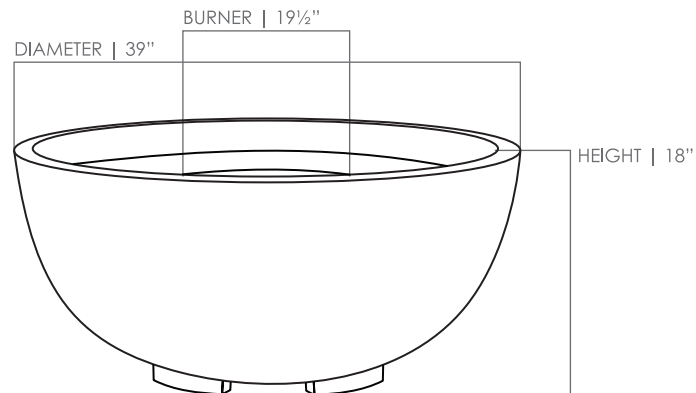

FIRE FEATURES

MODERNO I

SPECIFICATIONS

Diameter	39"
Bottom Diameter	16"
Height	18"
Burner Size	19 1/2" Diameter / 65,000 BTU
Weight	210 lbs.
Fuel Source	LP or NG
Ignition	Key Valve
Materials	Glass fiber reinforced cement