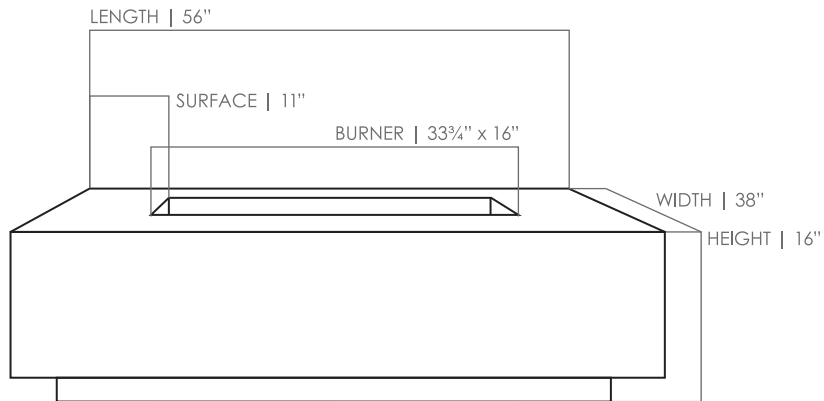

FIRE FEATURES

TAVOLA I

SPECIFICATIONS

Width	38"
Length	56"
Height	16"
Surface	11"
Burner Size	33 3/4" x 16" / 65,000 BTU
Weight	360 lbs.
Fuel Source	LP or NG
Ignition	Electric Ignition
Materials	Glass fiber reinforced cement

The 11" surface area provides adequate distance from the flame allowing for table like usage for drinks. The 16" height provides a perfect level for lounging.

The Tavola I is capable of holding lava rock, fire rock, and fire glass, available in over a dozen colors. Included with this Fire Feature is a 50lb. bag of 3/4" black lava rock.